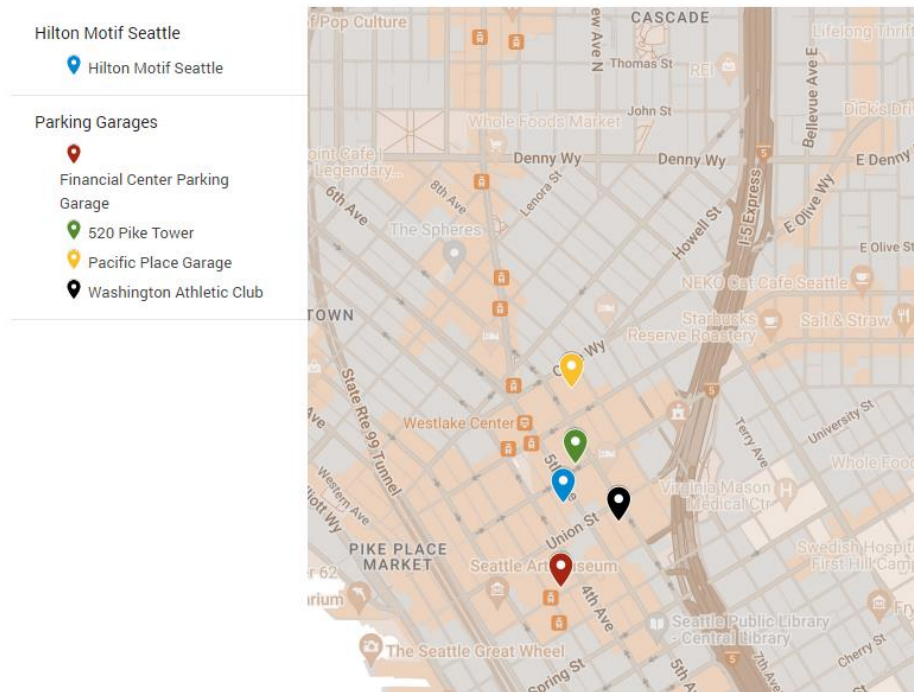

Motif Parking Garage Information

- Overflow Parking (6pm – 7am, weekends): 33 extra spots
- Clearance: 6’ 2”
- Electric Charging Stations: 4 Total
- Early Bird Parking: Weekends and Holidays Excluded; Subject to Change
- Monthly Parking: Contact Guest Services
- Handicap Accessible Stalls: 6 total, all on P2
- Standard discounted overnight parking for groups @ $35.00
- Total Parking Spots: 134

Hilton Motif Hourly Parking Rates

Time	End Rate Amount
1 Hour	$13.00
1-2 Hours	$17.00
2-3 Hours	$22.00
3-4 Hours	$24.00
4-6 Hours	$28.00
6-12 Hours	$37.00
12-24 Hours	$60.25
Overnight Guest Parking	$60.25
Evenings (6 PM – 12 AM)	$15.00

No in and out privileges (except hotel guests). Lost ticket fee - $55
Oversized vehicle use caution: 6’-2” clearance

Parking Garages - Downtown Seattle